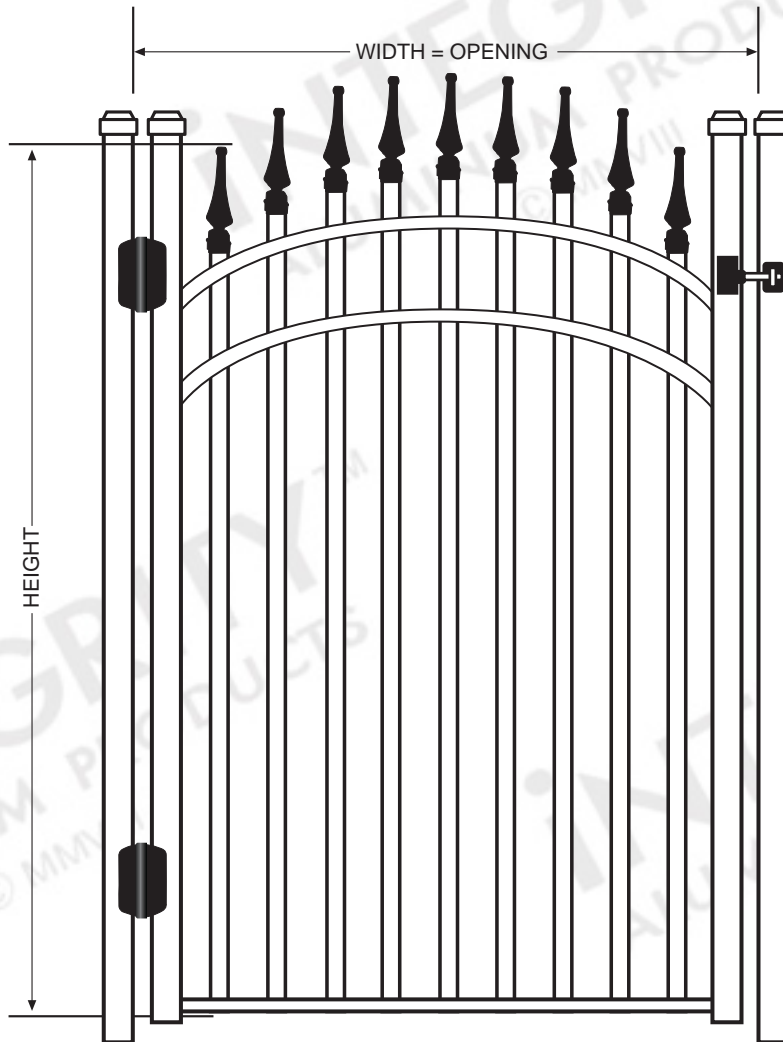

CONFIGURATION

This Resort™ Arched Walkway Gate can be constructed as a double-leaf gate up to 12' in width. An optional U-frame or Mid-rail is also available.

HARDWARE

Standard Lokk-Latch® and aluminum hinges are included with each Resort™ Arched Walkway gate. Upgrades are available.

All Specifications Are Nominal

© 2009 Integrity Aluminum Products. Above schematic is intended as a representation only and is not to scale. www.integrityaluminumproducts.com

iNTEGRITY™
 ALUMINUM PRODUCTS
 800.762.8876