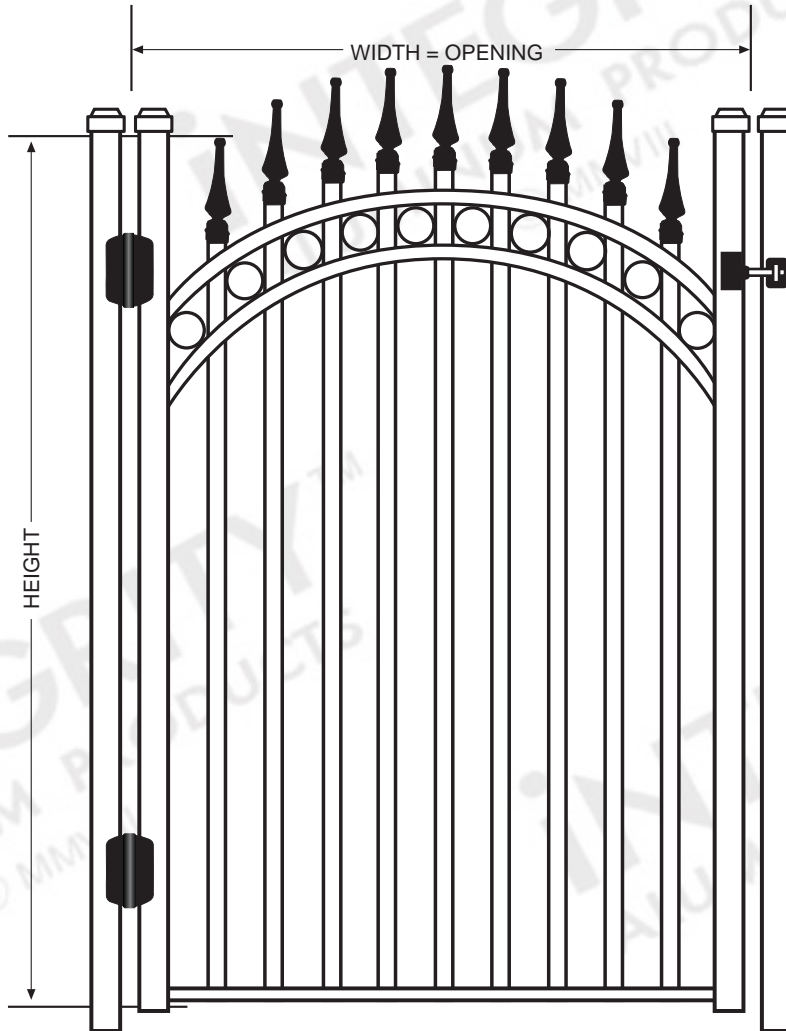

iNTEGRITY™
ALUMINUM PRODUCTS
800.762.8876

CAMELOT™ Resort™ Arched Walkway Gate

DIMENSIONS

The height and width dimensions for this gate are available in standardized one-foot increments but can be customized to meet unique requirements.

CONFIGURATION

This Resort™ Arched Walkway Gate can be constructed as a double-leaf gate up to 12' in width. An optional U-frame or Mid-rail is also available.

HARDWARE

Standard LOKK-LATCH® and aluminum hinges are included with each Resort™ Arched Walkway gate. Upgrades are available.

SPECIFICATIONS

RESIDENTIAL GRADE

Posts Available	2" x 2" x .060 Wall 2" x 2" x .080 Wall 2" x 2" x .125 Wall 2½" x 2½" x .100 Wall
Gate Frame Uprights	2" x 2" x .080 Wall
Horizontal Rails Side Walls Top Walls	1⅛" x 1" .082" .062"
Vertical Pickets Standard Spacing Extreme Spacing	⅝" x ⅝" x .055 Wall 3¹³/₁₆" 1⁵/₈" Available
Heights Available	Up to 6'
Widths Available	Up to 6'
All Specifications Are Nominal	

© 2009 Integrity Aluminum Products. Above schematic is intended as a representation only and is not to scale. www.integrityaluminumproducts.com