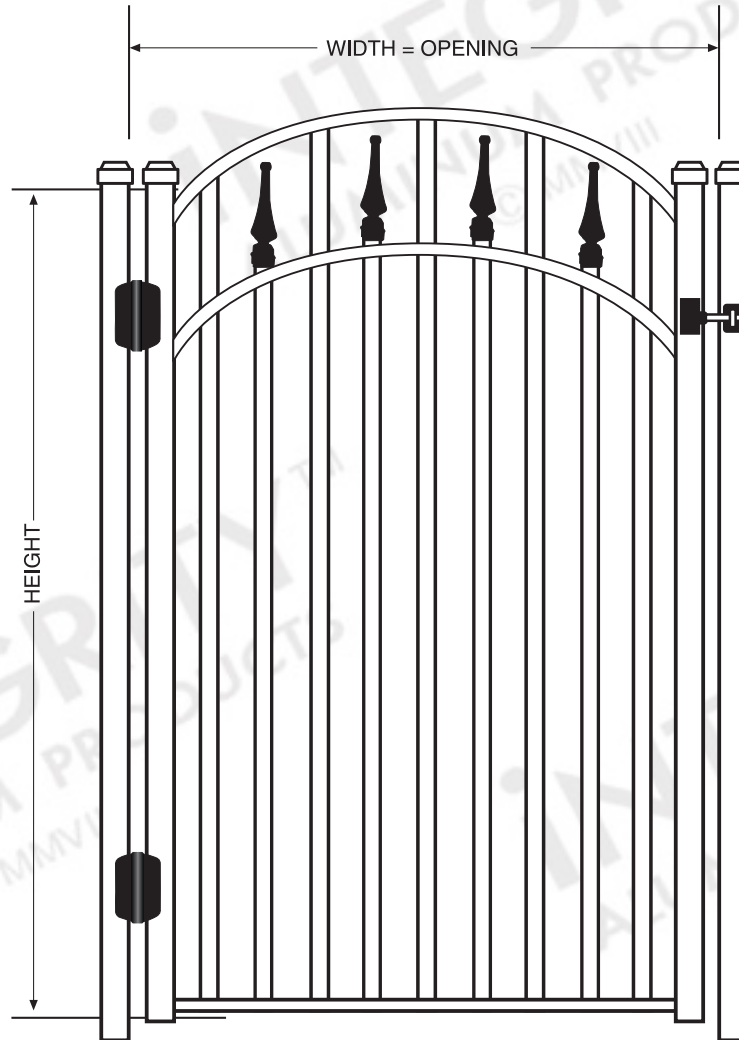

All Specifications Are Nominal

© 2009 Integrity Aluminum Products. Above schematic is intended as a representation only and is not to scale. www.integrityaluminumproducts.com

INTEGRITY™

ALUMINUM PRODUCTS

800.762.8876

EXCELSIOR™ Resort™ Arched Walkway Gate

DIMENSIONS

The height and width dimensions for this gate are available in standardized one-foot increments but can be customized to meet unique requirements.