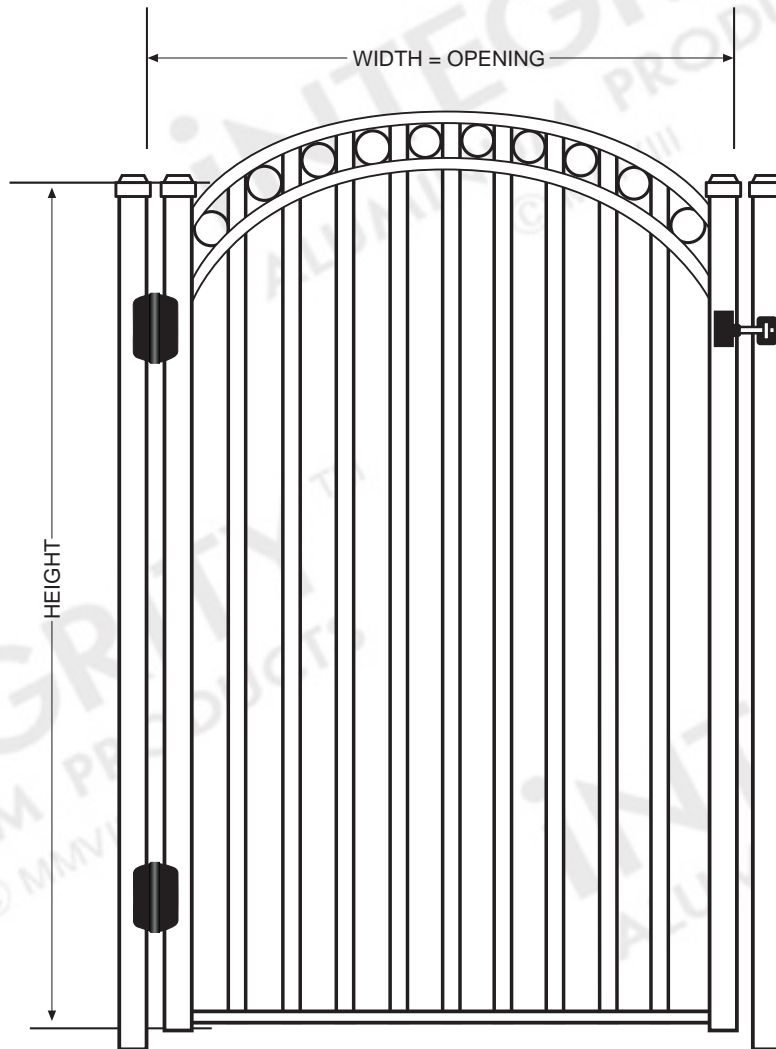

INTEGRITY™

ALUMINUM PRODUCTS

800.762.8876

NAPA VALLEY™ Resort™ Arched Walkway Gate

DIMENSIONS

The height and width dimensions for this gate are available in standardized one-foot increments but can be customized to meet unique requirements.

CONFIGURATION

This Resort™ Arched Walkway Gate can be constructed as a double-leaf gate up to 12' in width. An optional U-frame or Mid-rail is also available.

HARDWARE

Standard LOKK-LATCH® and aluminum hinges are included with each Resort™ Arched Walkway gate. Upgrades are available.

SPECIFICATIONS

RESIDENTIAL GRADE

Posts Available	2" x 2" x .060 Wall 2" x 2" x .080 Wall 2" x 2" x .125 Wall 2½" x 2½" x .100 Wall
Gate Frame Uprights	2" x 2" x .080 Wall
Horizontal Rails Side Walls Top Walls	1⅛" x 1" .082" .062"
Vertical Pickets Standard Spacing Extreme Spacing	⅝" x ⅝" x .055 Wall 3¹³/₁₆" 1⅝" Available
Heights Available	Up to 6'
Widths Available	Up to 6'
All Specifications Are Nominal	

© 2009 Integrity Aluminum Products. Above schematic is intended as a representation only and is not to scale. www.integrityaluminumproducts.com