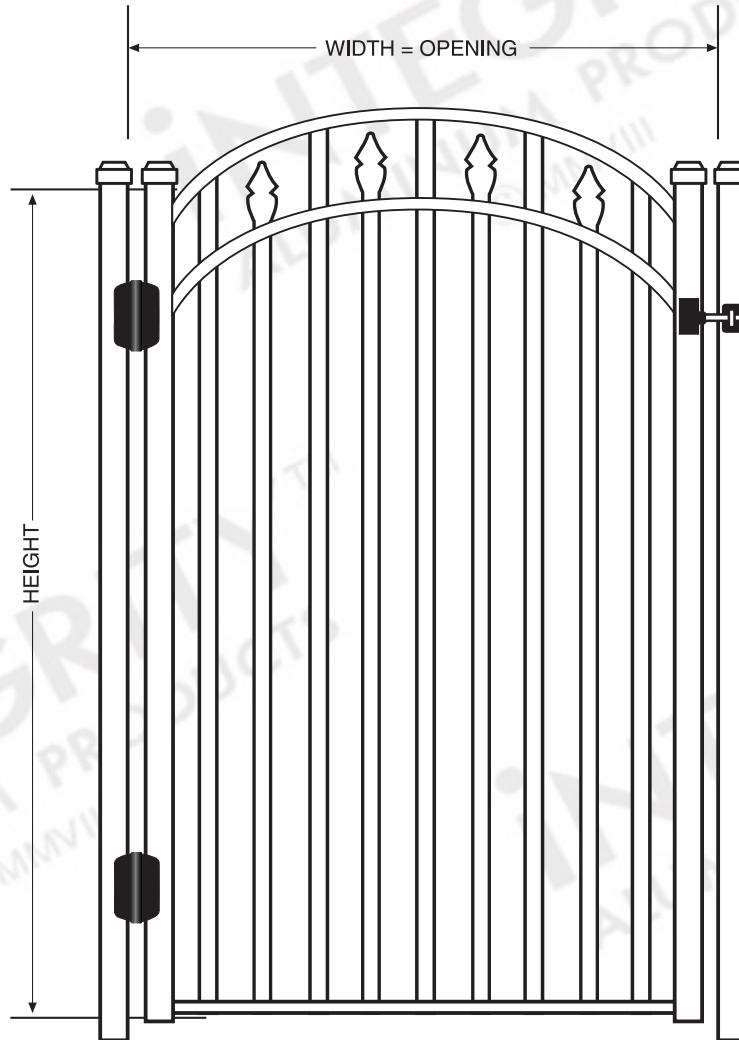

iNTEGRITY™
 ALUMINUM PRODUCTS
 800.762.8876

SANIBEL™ Resort™ Arched Walkway Gate

DIMENSIONS

The height and width dimensions for this gate are available in standardized one-foot increments but can be customized to meet unique requirements.

CONFIGURATION

This Resort™ Arched Walkway Gate can be constructed as a double-leaf gate up to 12' in width. An optional U-frame or Mid-rail is also available.

HARDWARE

Standard Lokk-Latch® and aluminum hinges are included with each Resort™ Arched Walkway gate. Upgrades are available.