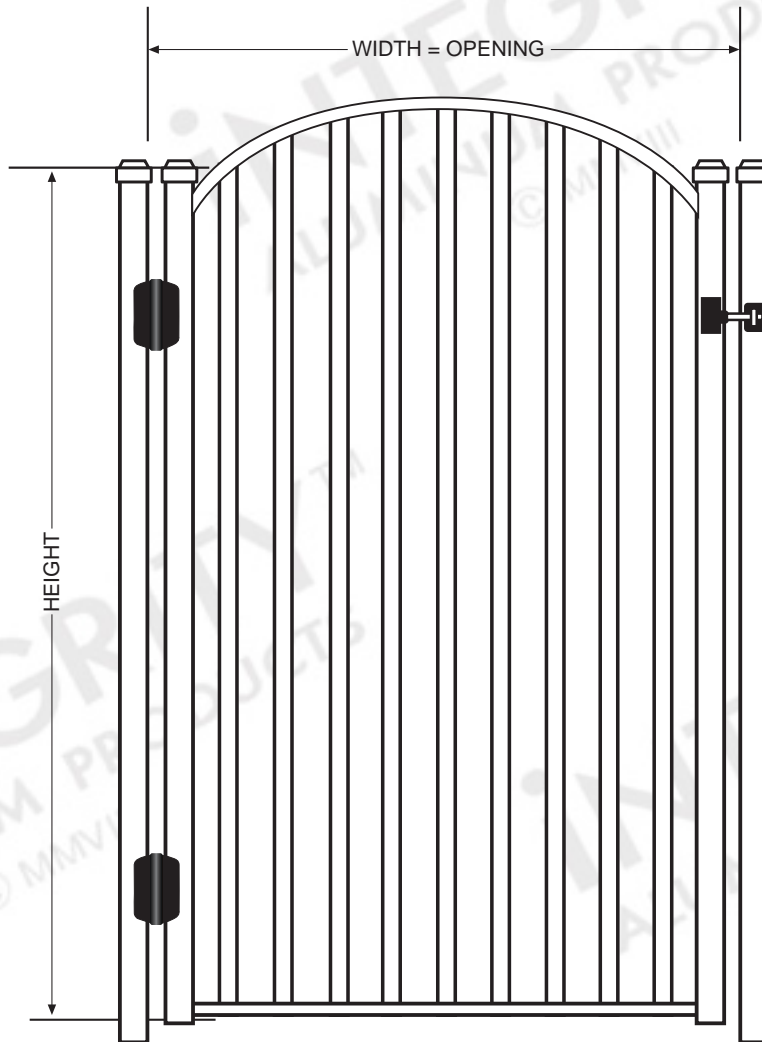

iNTEGRITY™
ALUMINUM PRODUCTS
800.762.8876

VENTURA™ Resort™ Arched Walkway Gate

DIMENSIONS

The height and width dimensions for this gate are available in standardized one-foot increments but can be customized to meet unique requirements.

CONFIGURATION

This Resort™ Arched Walkway Gate can be constructed as a double-leaf gate up to 12' in width. An optional U-frame or Mid-rail is also available.

HARDWARE

Standard Lokk-Latch® and aluminum hinges are included with each Resort™ Arched Walkway gate. Upgrades are available.

SPECIFICATIONS

RESIDENTIAL GRADE

Posts Available	2" x 2" x .060 Wall 2" x 2" x .080 Wall 2" x 2" x .125 Wall 2½" x 2½" x .100 Wall
Gate Frame Uprights	2" x 2" x .080 Wall
Horizontal Rails Side Walls Top Walls	1⅛" x 1" .082" .062"
Vertical Pickets Standard Spacing Extreme Spacing	5⁄8" x 5⁄8" x .055 Wall 3¹³⁄₁₆" 1⁵⁄₈" Available
Heights Available	Up to 6'
Widths Available	Up to 6'
All Specifications Are Nominal