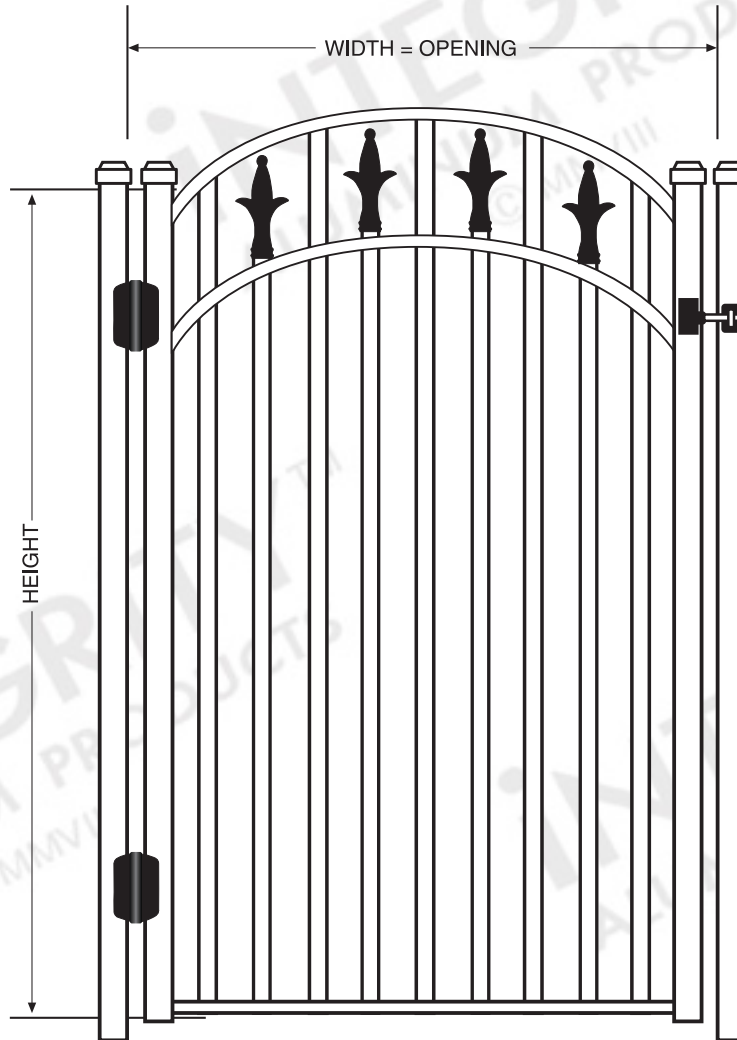

iNTEGRITY™
ALUMINUM PRODUCTS
800.762.8876

NEW ORLEANS™ Resort™ Arched Walkway Gate

DIMENSIONS

The height and width dimensions for this gate are available in standardized one-foot increments but can be customized to meet unique requirements.

CONFIGURATION

This Resort™ Arched Walkway Gate can be constructed as a double-leaf gate up to 12' in width. An optional U-frame or Mid-rail is also available.

HARDWARE

Standard Lokk-Latch® and aluminum hinges are included with each Resort™ Arched Walkway gate. Upgrades are available.

SPECIFICATIONS

RESIDENTIAL GRADE

Posts Available	2" x 2" x .060 Wall 2" x 2" x .080 Wall 2" x 2" x .125 Wall 2½" x 2½" x .100 Wall
Gate Frame Uprights	2" x 2" x .080 Wall
Horizontal Rails Side Walls Top Walls	1⅛" x 1" .082" .062"
Vertical Pickets Standard Spacing Extreme Spacing	⅝" x ⅝" x .055 Wall 3¹³/₁₆" 1⅝" Available
Heights Available	Up to 6'
Widths Available	Up to 6'

All Specifications Are Nominal

© 2009 Integrity Aluminum Products. Above schematic is intended as a representation only and is not to scale. www.integrityaluminumproducts.com