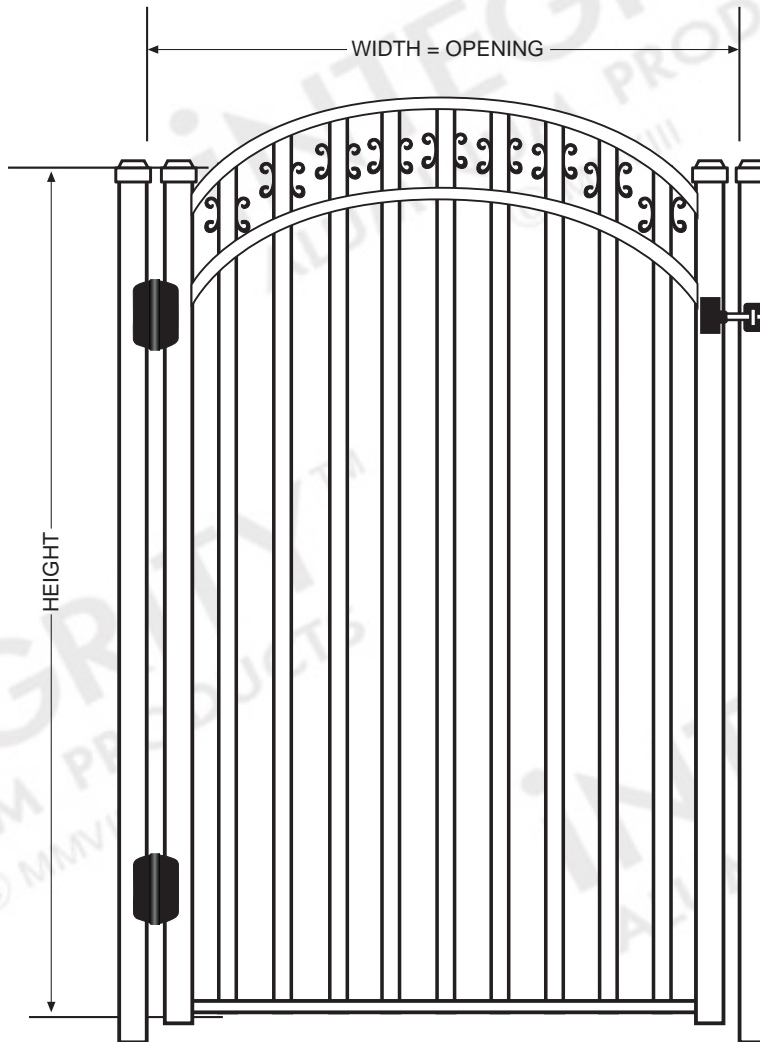

This Resort™ Arched Walkway Gate can be constructed as a double-leaf gate up to 12' in width. An optional U-frame or Mid-rail is also available.

HARDWARE

Standard LOKK-LATCH® and aluminum hinges are included with each Resort™ Arched Walkway gate. Upgrades are available.

© 2009 Integrity Aluminum Products. Above schematic is intended as a representation only and is not to scale. www.integrityaluminumproducts.com

INTEGRITY™

ALUMINUM PRODUCTS

800.762.8876

CAMARILLO™ Resort™ Arched Walkway Gate