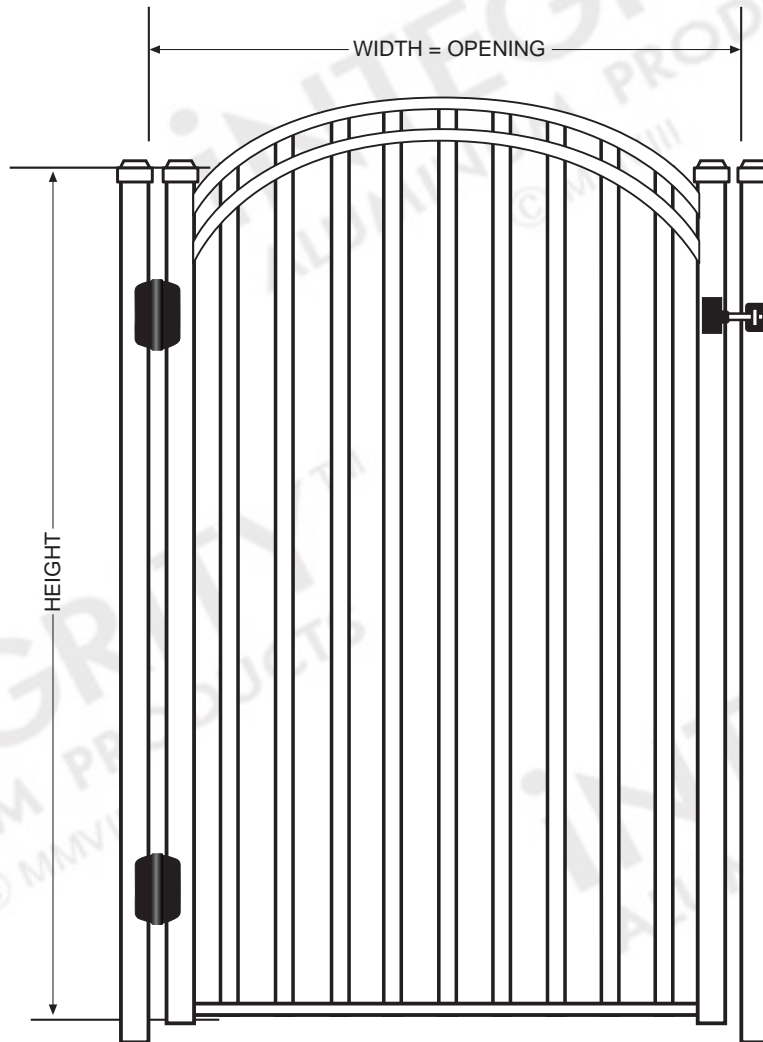

iNTEGRITY™
ALUMINUM PRODUCTS
800.762.8876

BOCA GRANDE™ Resort™ Arched Walkway Gate

DIMENSIONS

The height and width dimensions for this gate are available in standardized one-foot increments but can be customized to meet unique requirements.

CONFIGURATION

This Resort™ Arched Walkway Gate can be constructed as a double-leaf gate up to 12' in width. An optional U-frame or Mid-rail is also available.

HARDWARE

Standard Lokk-Latch® and aluminum hinges are included with each Resort™ Arched Walkway gate. Upgrades are available.

SPECIFICATIONS

RESIDENTIAL GRADE

Posts Available	2" x 2" x .060 Wall 2" x 2" x .080 Wall 2" x 2" x .125 Wall 2½" x 2½" x .100 Wall
Gate Frame Uprights	2" x 2" x .080 Wall
Horizontal Rails Side Walls Top Walls	1⅛" x 1" .082" .062"
Vertical Pickets Standard Spacing Extreme Spacing	⅝" x ⅝" x .055 Wall 3¹³/₁₆" 1⅝" Available
Heights Available	Up to 6'
Widths Available	Up to 6'
All Specifications Are Nominal