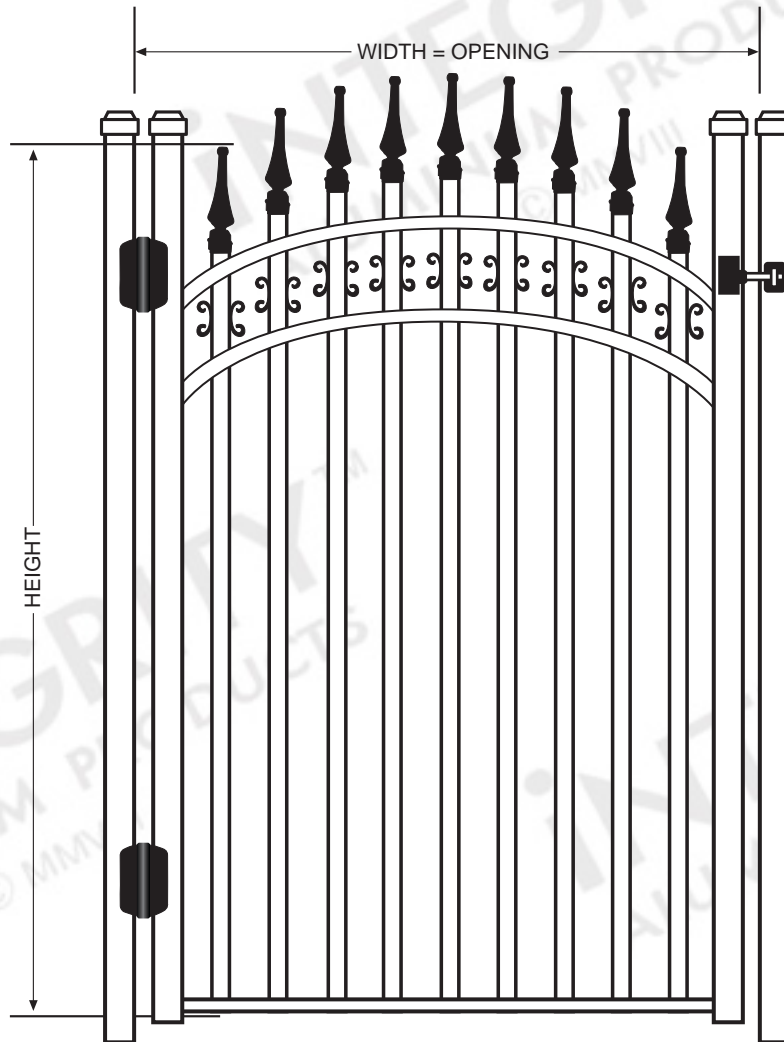

All Specifications Are Nominal

© 2009 Integrity Aluminum Products. Above schematic is intended as a representation only and is not to scale. www.integrityaluminumproducts.com

INTEGRITY™

ALUMINUM PRODUCTS

800.762.8876

CASTILE™ Resort™ Arched Walkway Gate

DIMENSIONS

The height and width dimensions for this gate are available in standardized one-foot increments but can be customized to meet unique requirements.