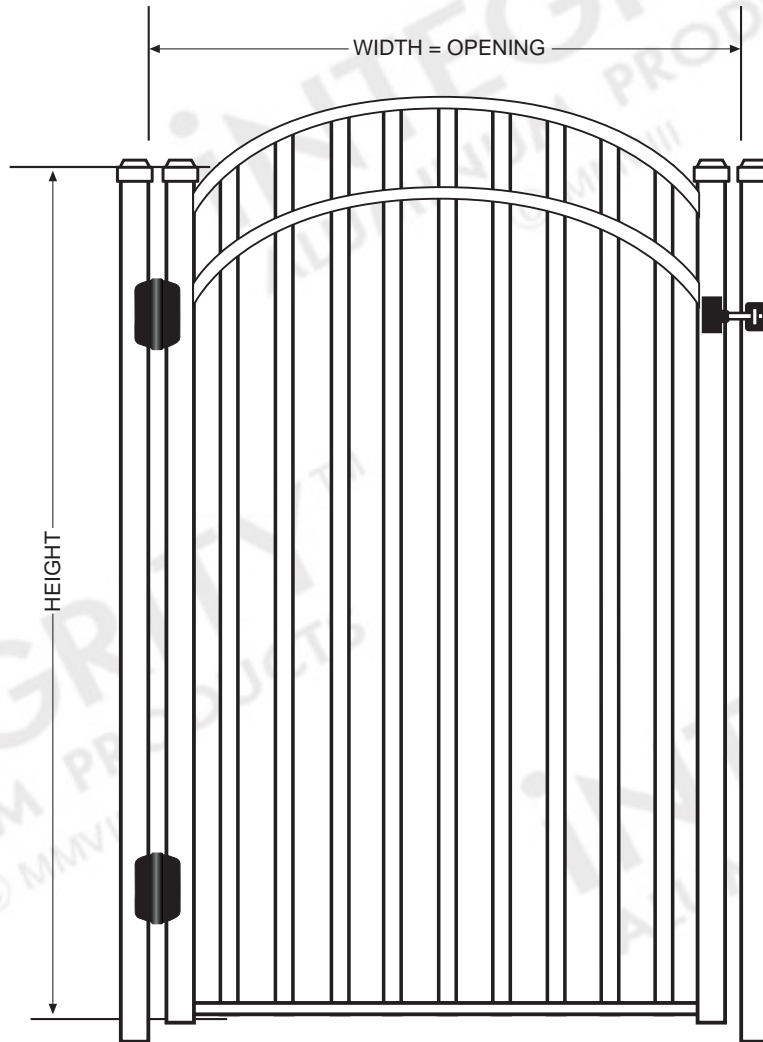

CONFIGURATION

This Resort™ Arched Walkway Gate can be constructed as a double-leaf gate up to 12' in width. An optional U-frame or Mid-rail is also available.

HARDWARE

Standard Lokk-Latch® and aluminum hinges are included with each Resort™ Arched Walkway gate. Upgrades are available.

All Specifications Are Nominal

iNTEGRITY™
 ALUMINUM PRODUCTS
 800.762.8876

SAN MARINO™ Resort™ Arched Walkway Gate

DIMENSIONS

The height and width dimensions for this gate are available in standardized one-foot increments but can be customized to meet unique requirements.