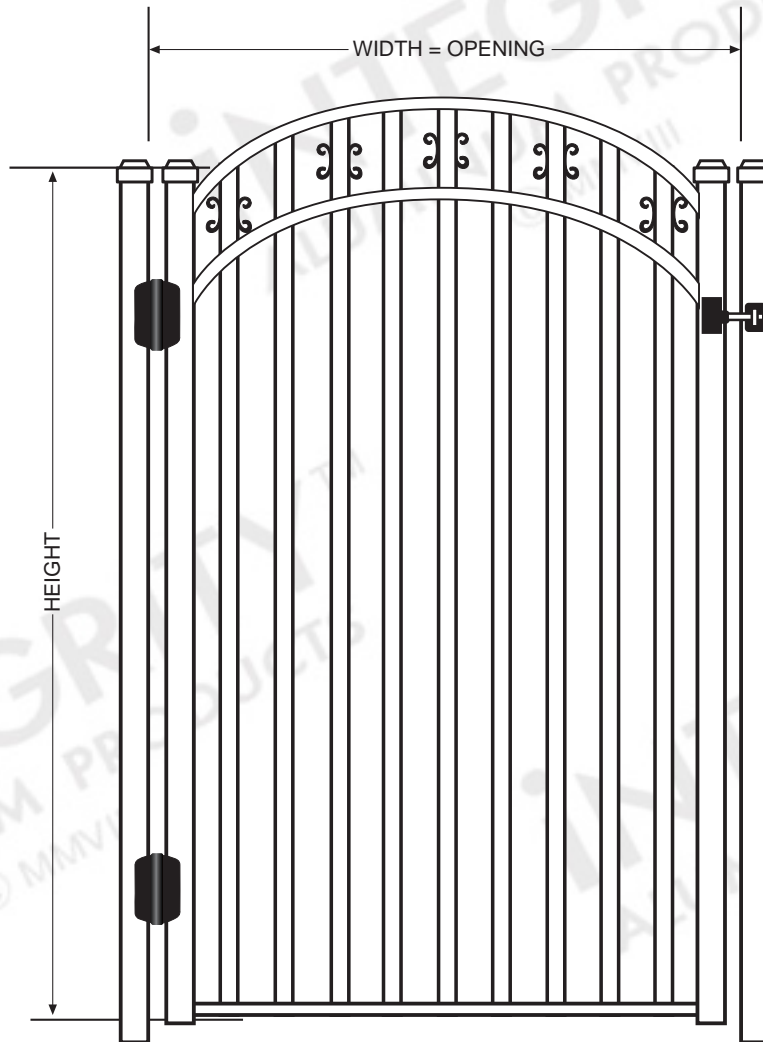

HARDWARE

Standard LOKK-LATCH® and aluminum hinges are included with each Resort™ Arched Walkway gate. Upgrades are available.

SPECIFICATIONS

RESIDENTIAL GRADE

Posts Available	2" x 2" x .060 Wall 2" x 2" x .080 Wall 2" x 2" x .125 Wall 2½" x 2½" x .100 Wall
Gate Frame Uprights	2" x 2" x .080 Wall
Horizontal Rails Side Walls Top Walls	1⅛" x 1" .082" .062"
Vertical Pickets Standard Spacing Extreme Spacing	5⁄8" x 5⁄8" x .055 Wall 3¹³⁄₁₆" 1⁵⁄₈" Available
Heights Available	Up to 6'
Widths Available	Up to 6'

All Specifications Are Nominal

© 2009 Integrity Aluminum Products. Above schematic is intended as a representation only and is not to scale. www.integrityaluminumproducts.com

INTEGRITYTM
 ALUMINUM PRODUCTS
 800.762.8876